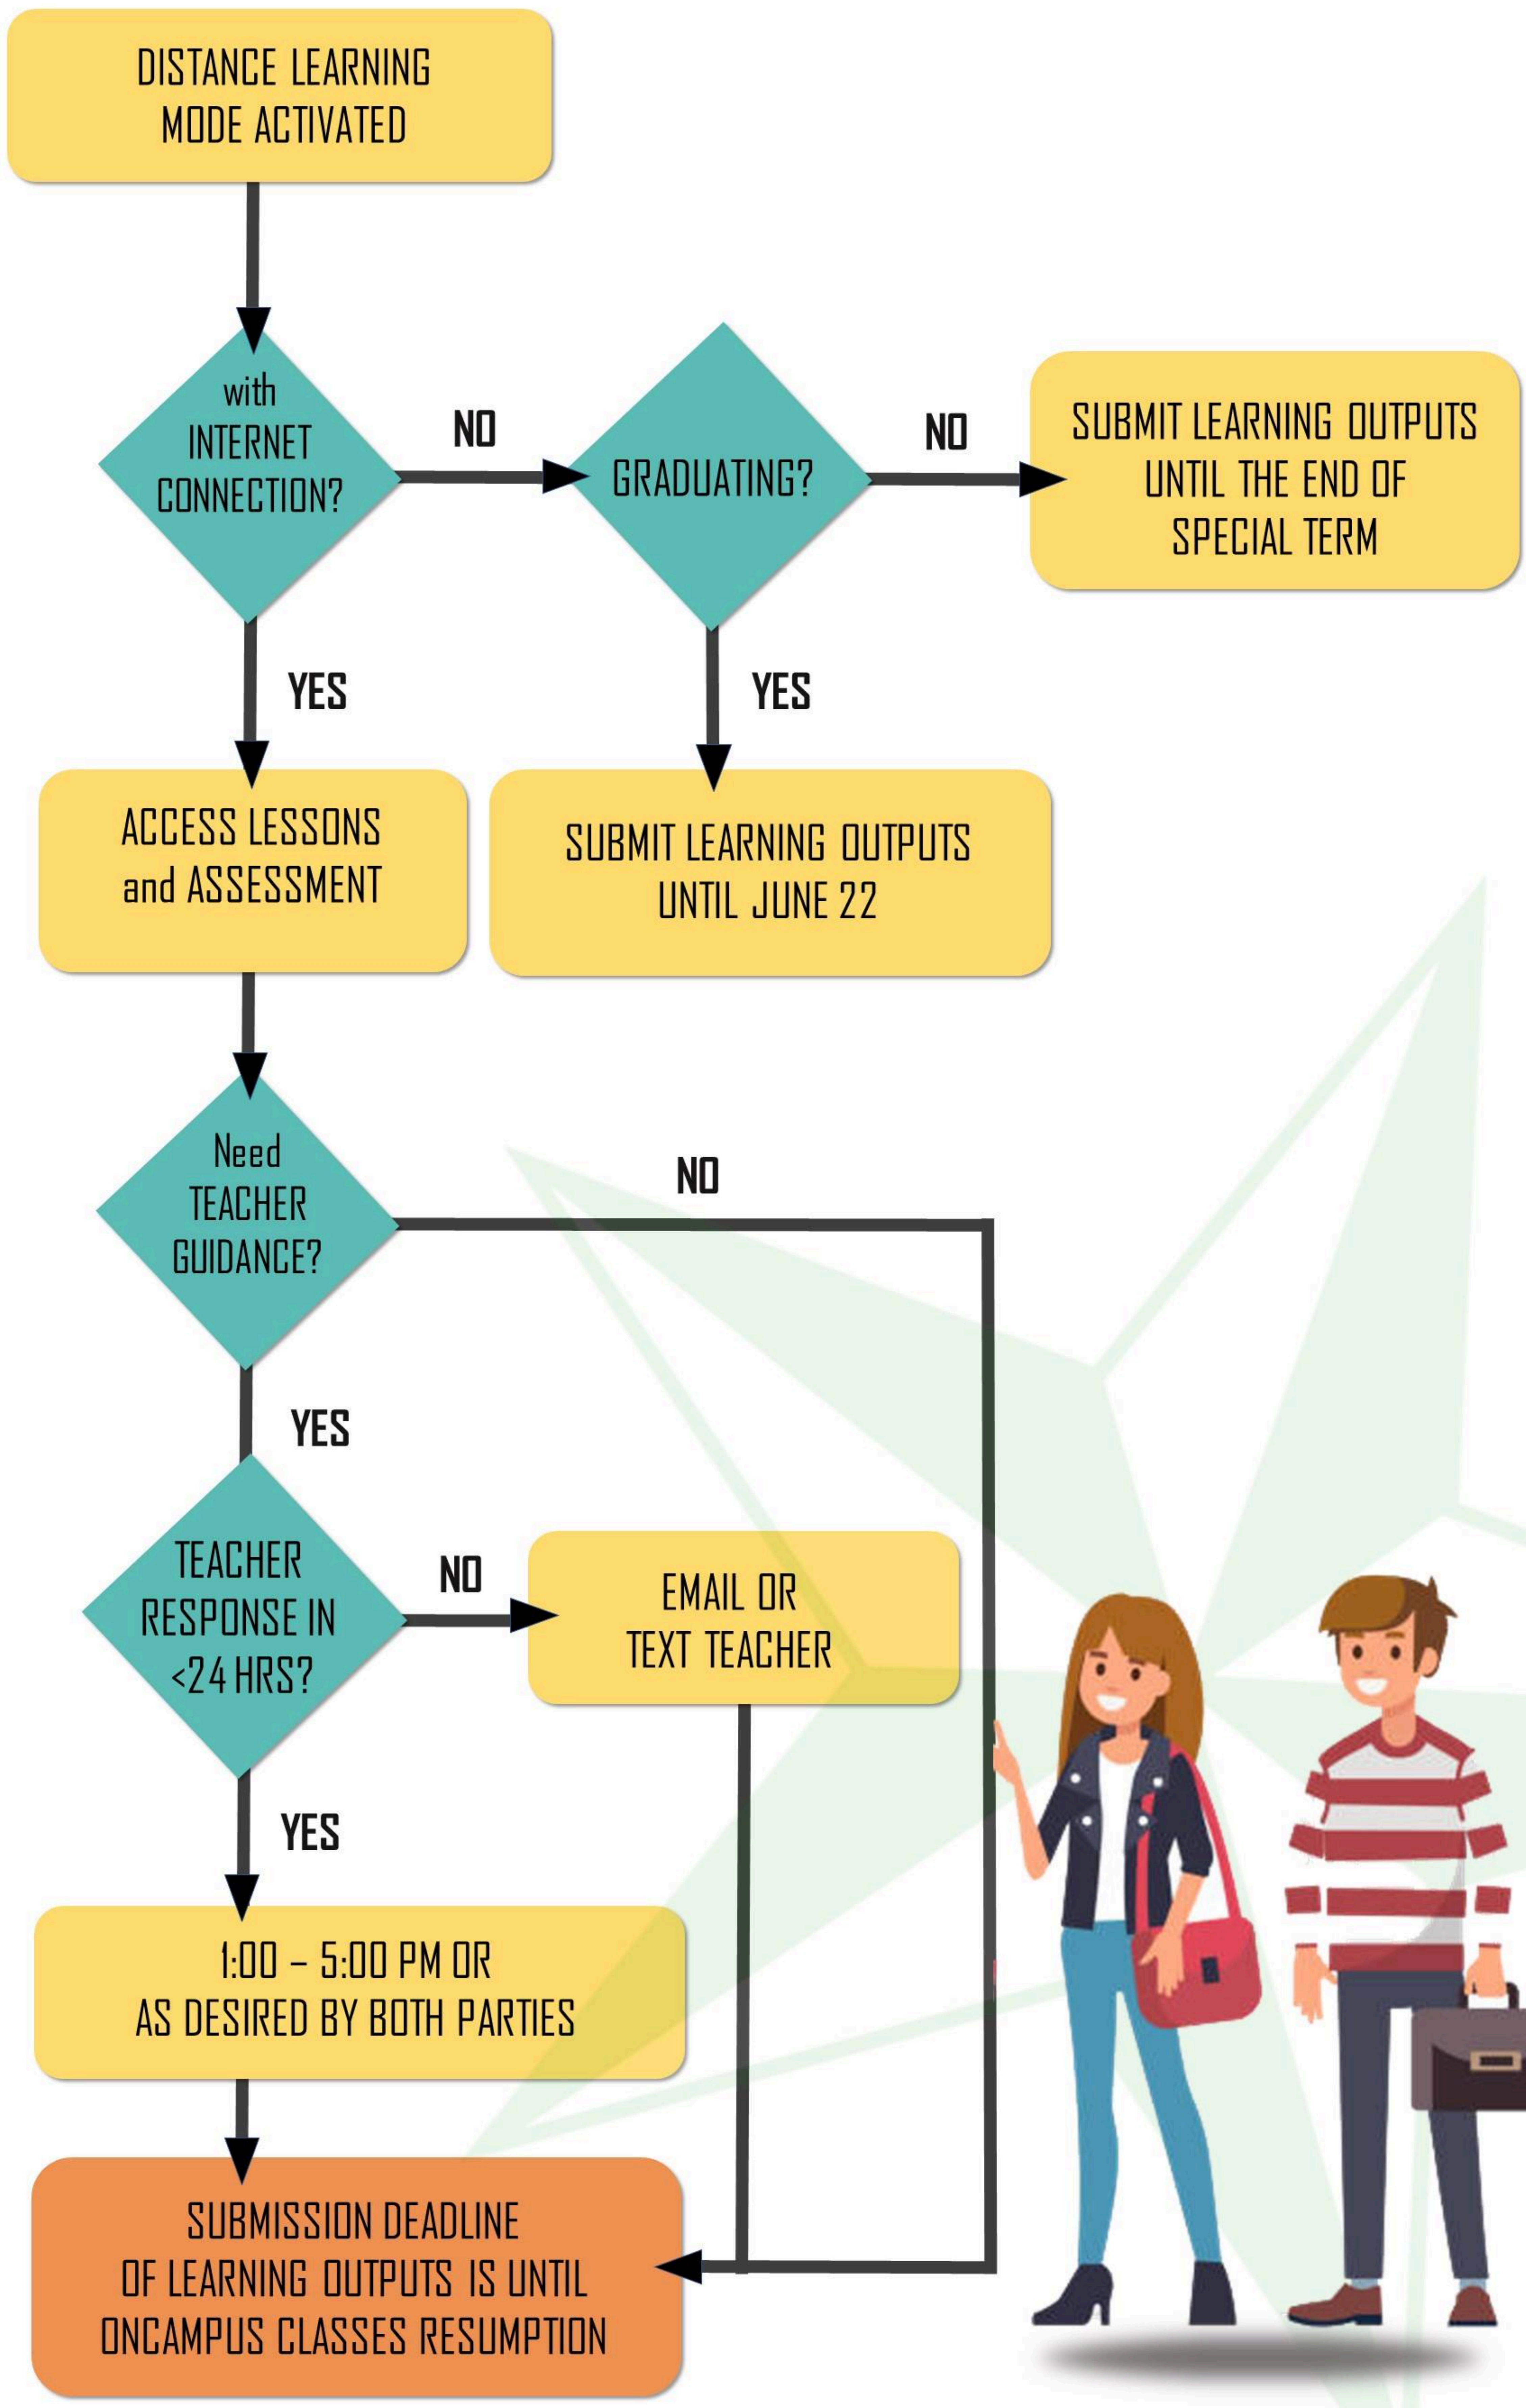

# FURTHER LIBERALIZING EDUCATION IN THE MIDST OF A NATIONAL EMERGENCY (A Guide for DLSU-D STUDENTS)

UNDER THE ASSUMPTION THAT ONCAMPUS CLASSES RESUME APRIL 15

NOTE: Regular seminar type classes should be conducted for major subjects.